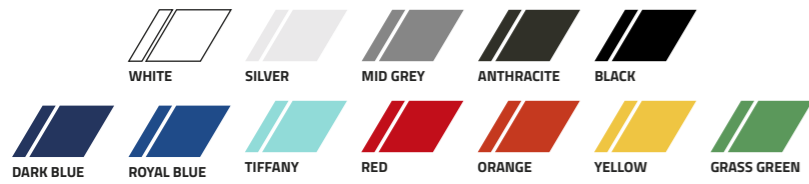

DRIVER NAME: XXX
SUIT BASE: MID-DIVA
DATE: XXX

FLAG: XXX
RELEASE: XXX XXX

XXX
 XXX

FABRIC

STRETCH INSERTS

CUFFS

CUSTOMIZED SUIT